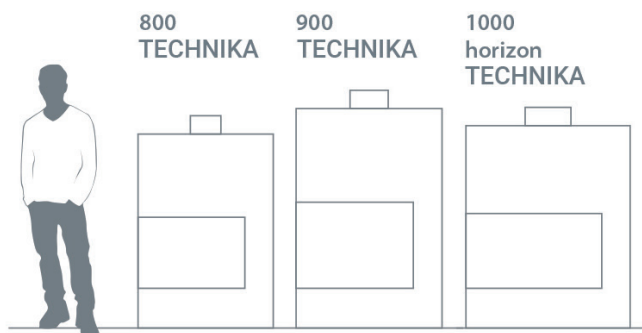

The new LATERAL 900 TECHNIKA provides a wide view of fire and decorating the corner of your living room. Thanks to its opening system, the door can be fully open and hidden inside the cover so that you can enjoy a fire as for an existing open fireplace LATERAL TECHNIKA range is extended with a 3 Faces 900 Technika.

**TOTEM**

CARACTÉRISTIQUES TECHNIQUES

TECHNICAL FEATURES

DISPONIBILITÉ / AVAILABLE | NOV. 2018

Dimensions en cm | dimensions in cm

- dimensions hors tout 146x101x60
overall dimensions
- hauteur de vision de feu 43
fire vision height
- hauteur du socle 27
height of base
- âtre 75x27
hearth
- sortie fumées..... Ø 25
smoking exit
- poids 340 kg
weight

Equipement | equipment

- grandes briques claires 11x22 (1350°)
large yellow bricks
- verre vitrocéramique 4 mm
ceramic glasses

Performances | performances

(équivalent 7 *)

- rendement 78%
efficiency
- puissance nominale 13 kW
stated power
- taux de CO 0,065%
rate of CO
- Taux de poussière 15,5
Dust rate
- EcoDesign 98,6%/A
- CE : NF EN 13229 oui / yes